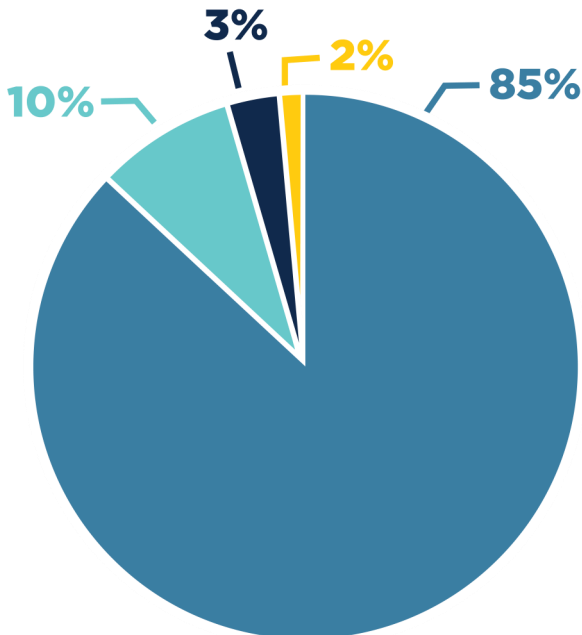

Your gifts support more than 2,900 missionaries across North America

Because of this,
Southern Baptist
churches have
planted more than
10,000 churches
In North America
since 2010

How AAEO Funds are Spent

100% of your gifts go to the mission field

85% Church Planting - financial funding and benefits for planting missionaries, training, recruitment, ministry assistance for equipment and outreach, missionary housing, missionary care.